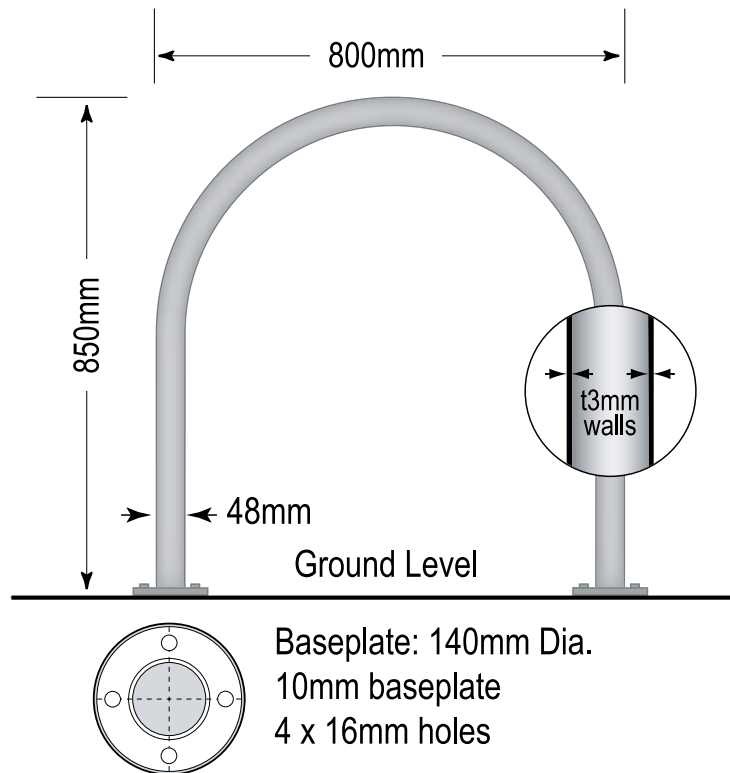

### Large Hoop Rack Specifications

- Width: 800mm
- Height: 850mm
- Tube Dia.: 48mm
- Finish: Hot-dip galvanised steel
- Capacity: 2 bikes
- Options: Available in 304 or 316 (for marine environments) grade stainless steel

Model No. BKRHOOP80/B