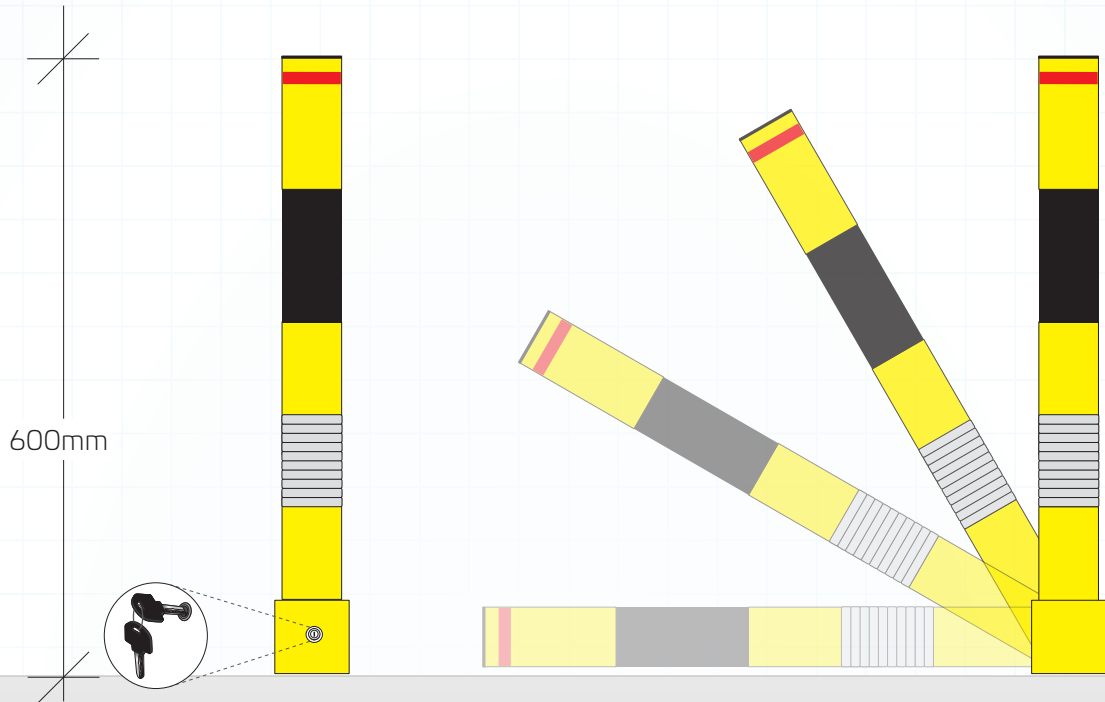

DEFENDER BOLLARD

PROFLEX

600mm Collapsible Flexible Bollards

Code	Style	Product Height	Diameter	Wall Th.
PROFLEX	Keyed	600mm	60mm	3mm

- Unique spring loaded stem minimises damage
- Powdercoated yellow finish for high visibility
- Each post is randomly keyed and is lockable in the up position
- Features black polypropylene weather cap for protection against the elements
- 600mm overall height
- Two keys per bollard
- 105mm clearance required